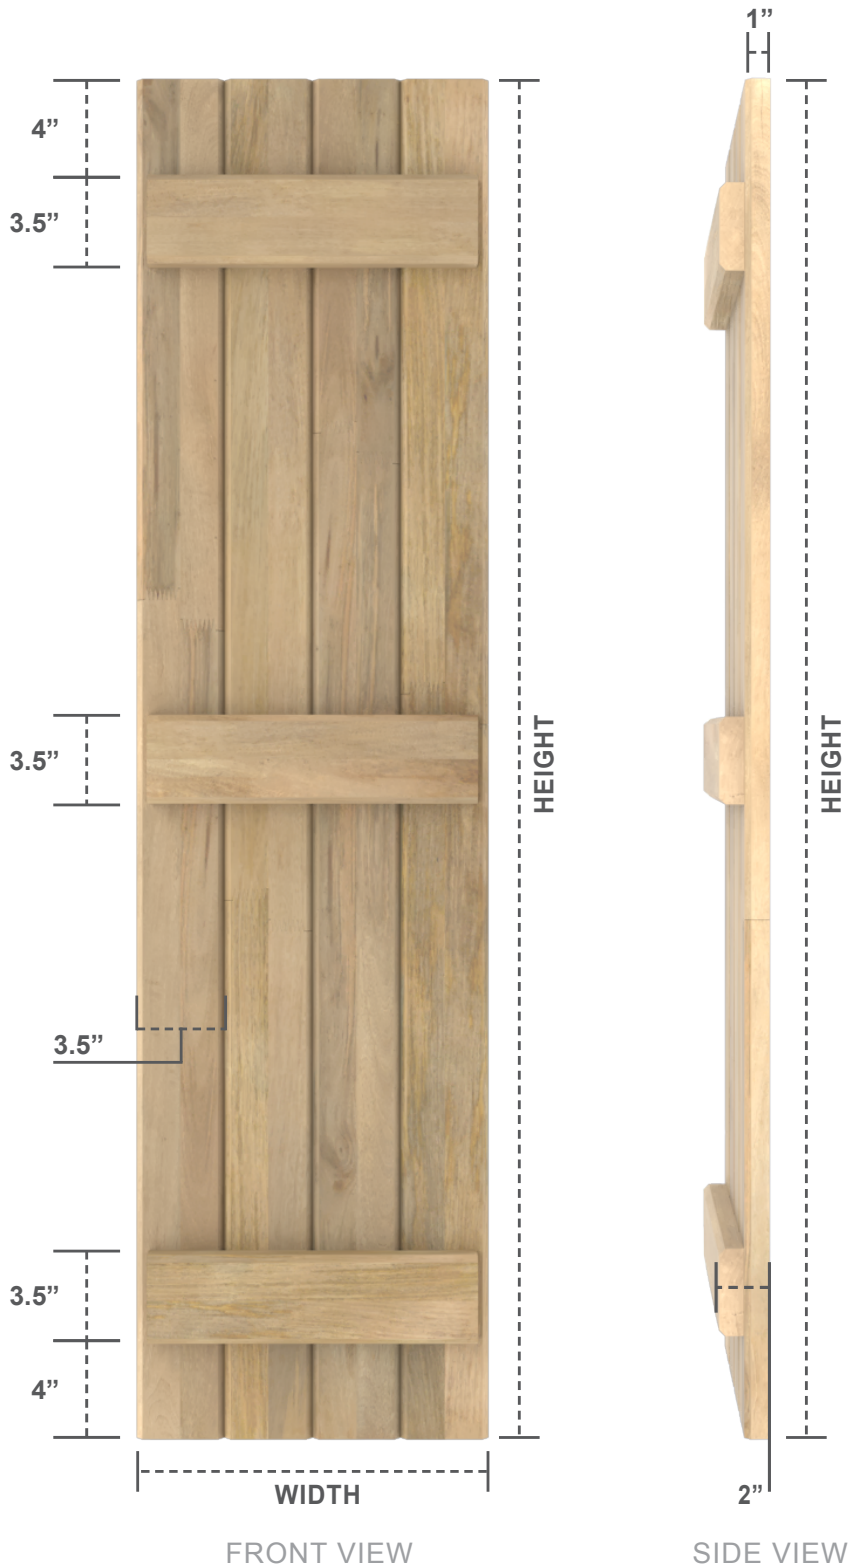

MANGO WOOD SHUTTERS

JOINED BOARD-N-BATTEN SHUTTER

STYLE

4 BOARDS
3 BATTEN

AVAILABLE WIDTH
14"
AVAILABLE HEIGHT
36" - 84"